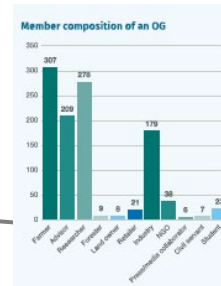

Foreword

Brilliant ideas for the agriculture of the future

Do what you can and speak about it:
EIP-Agri as a network of competence and knowledge

What is an innovation?

Results that resonate

Success stories

Collaboration at eye level

In the service of innovation

EIP-Agri – and then?

Jointly driving forward agriculture

EIP-Agri in the agricultural knowledge
and innovation system

Contact details of the innovation support services

Total funds for EIP-Agri in Germany from 2014 to 2022		Planned funds for EIP-Agri in Germany from 2023 to 2027	
State	Mio Euro	State	Mio Euro
Baden-Wuerttemberg	33.0	Baden-Wuerttemberg	19.8
Bavaria	7.0	Bavaria	10.0
Brandenburg	30.6	Brandenburg	25.0
Hesse	12.0	Hesse	21.2
Mecklenburg-West Pomerania	11.6	Mecklenburg-West Pomerania	11.0
Lower Saxony	19.9	Lower Saxony	14.6
North Rhine- Westphalia	10.0	North Rhine- Westphalia	15.0
Rhineland Palatinate	17.8	Rhineland Palatinate	14.6
Saxony	7.0	Saxony	5.0
Saxony-Anhalt	8.7	Saxony-Anhalt	7.5
Schleswig-Holstein	12.8	Schleswig-Holstein	12.5
Thuringia	12.2	Thuringia	7.5
Total (rounded)	183.0	Total (rounded)	162.7