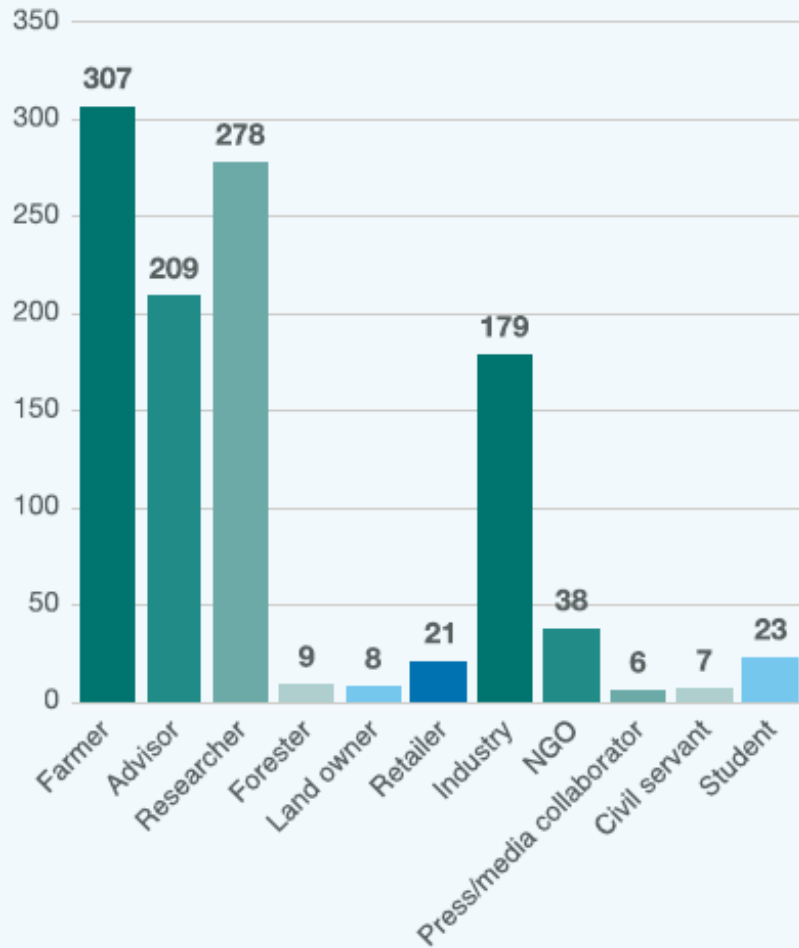

Brilliant ideas for the agriculture of the future

Do what you can and speak about it: EIP-Agri as a network of competence and knowledge

Member composition of an OG