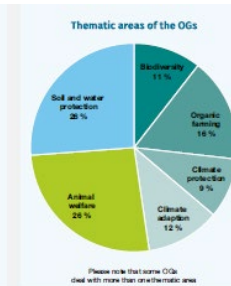

Foreword

Brilliant ideas for the agriculture of the future

Do what you can and speak about it:
EIP-Agri as a network of competence and knowledge

What is an innovation?

Results that resonate

Success stories

Collaboration at eye level

In the service of innovation

EIP-Agri – and then?

Jointly driving forward agriculture

EIP-Agri in the agricultural knowledge
and innovation system

Contact details of the innovation support services

Total funds for EIP-Agri in Germany from 2014 to 2022		Planned funds for EIP-Agri in Germany from 2023 to 2027	
State	Mio Euro	State	Mio Euro
Baden-Wuerttemberg	33.0	Baden-Wuerttemberg	19.8
Bavaria	7.0	Bavaria	10.0
Brandenburg	30.6	Brandenburg	25.0
Hesse	12.0	Hesse	21.2
Mecklenburg-West Pomerania	11.6	Mecklenburg-West Pomerania	11.0
Lower Saxony	19.9	Lower Saxony	14.6
North Rhine- Westphalia	10.0	North Rhine- Westphalia	15.0
Rhineland Palatinate	17.8	Rhineland Palatinate	14.6
Saxony	7.0	Saxony	5.0
Saxony-Anhalt	8.7	Saxony-Anhalt	7.5
Schleswig-Holstein	12.8	Schleswig-Holstein	12.5
Thuringia	12.2	Thuringia	7.5
Total (rounded)	183.0	Total (rounded)	162.7