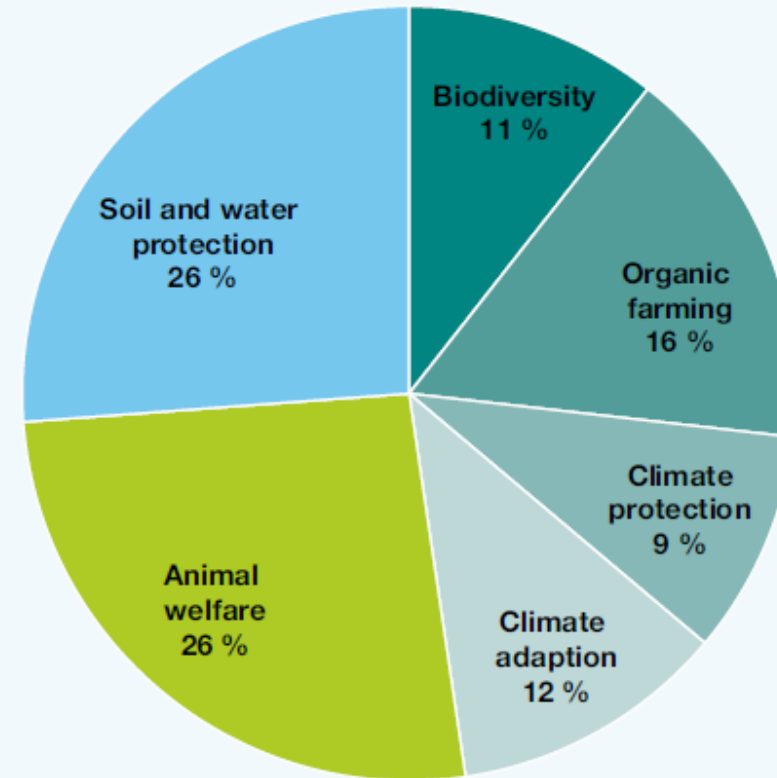

Thematic areas of the OGs

Please note that some OGs deal with more than one thematic area

Source: EIP database DVS, as of July 2022

German EIP-database (available in English)

6 <https://www.netzwerk-laendlicher-raum.de/en/agriculture/european-innovation-partnerships-eip/eip-project-database/>