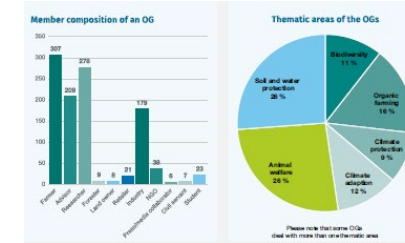

Facts and figures

	2014-2022	2023-2027
Operational groups	347	364
Total (rounded) Mio. (€)	183,0	163,7

State	Mio Euro	State	Mio Euro
Baden-Wuerttemberg	33.0	Baden-Wuerttemberg	19.8
Bavaria	7.0	Bavaria	10.0
Brandenburg	30.6	Brandenburg	25.0
Hesse	12.0	Hesse	21.2
Mecklenburg-West Pomerania	11.6	Mecklenburg-West Pomerania	11.0
Lower Saxony	19.9	Lower Saxony	14.6
North Rhine- Westphalia	10.0	North Rhine- Westphalia	15.0
Rhineland Palatinate	17.8	Rhineland Palatinate	14.6
Saxony	7.0	Saxony	5.0
Saxony-Anhalt	8.7	Saxony-Anhalt	7.5
Schleswig-Holstein	12.8	Schleswig-Holstein	12.5
Thuringia	12.2	Thuringia	7.5
Total (rounded)	183.0	Total (rounded)	163.7