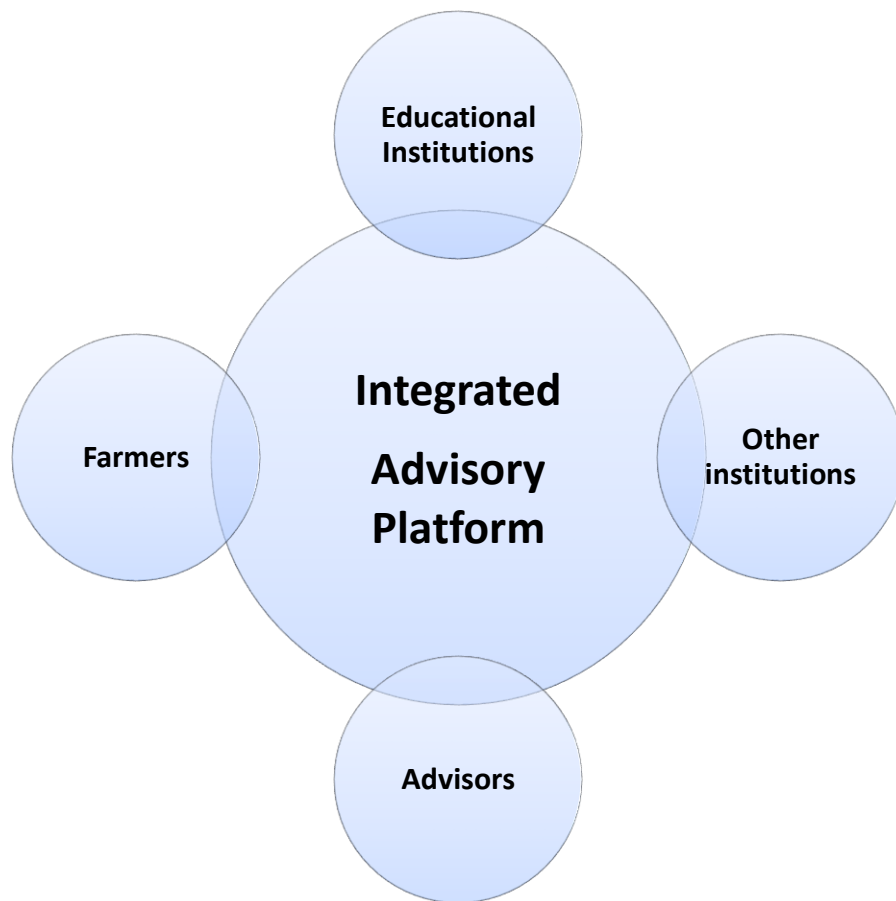

INTEGRATED ADVISORY PLATFORM

Main users of the Platform

- EIP-AGRI Operational Groups
- research centers
- public institutions working in the field of agriculture
- farmers' organisations
- Water Local Partnerships
- entrepreneurs of the agri-food sector
- etc.